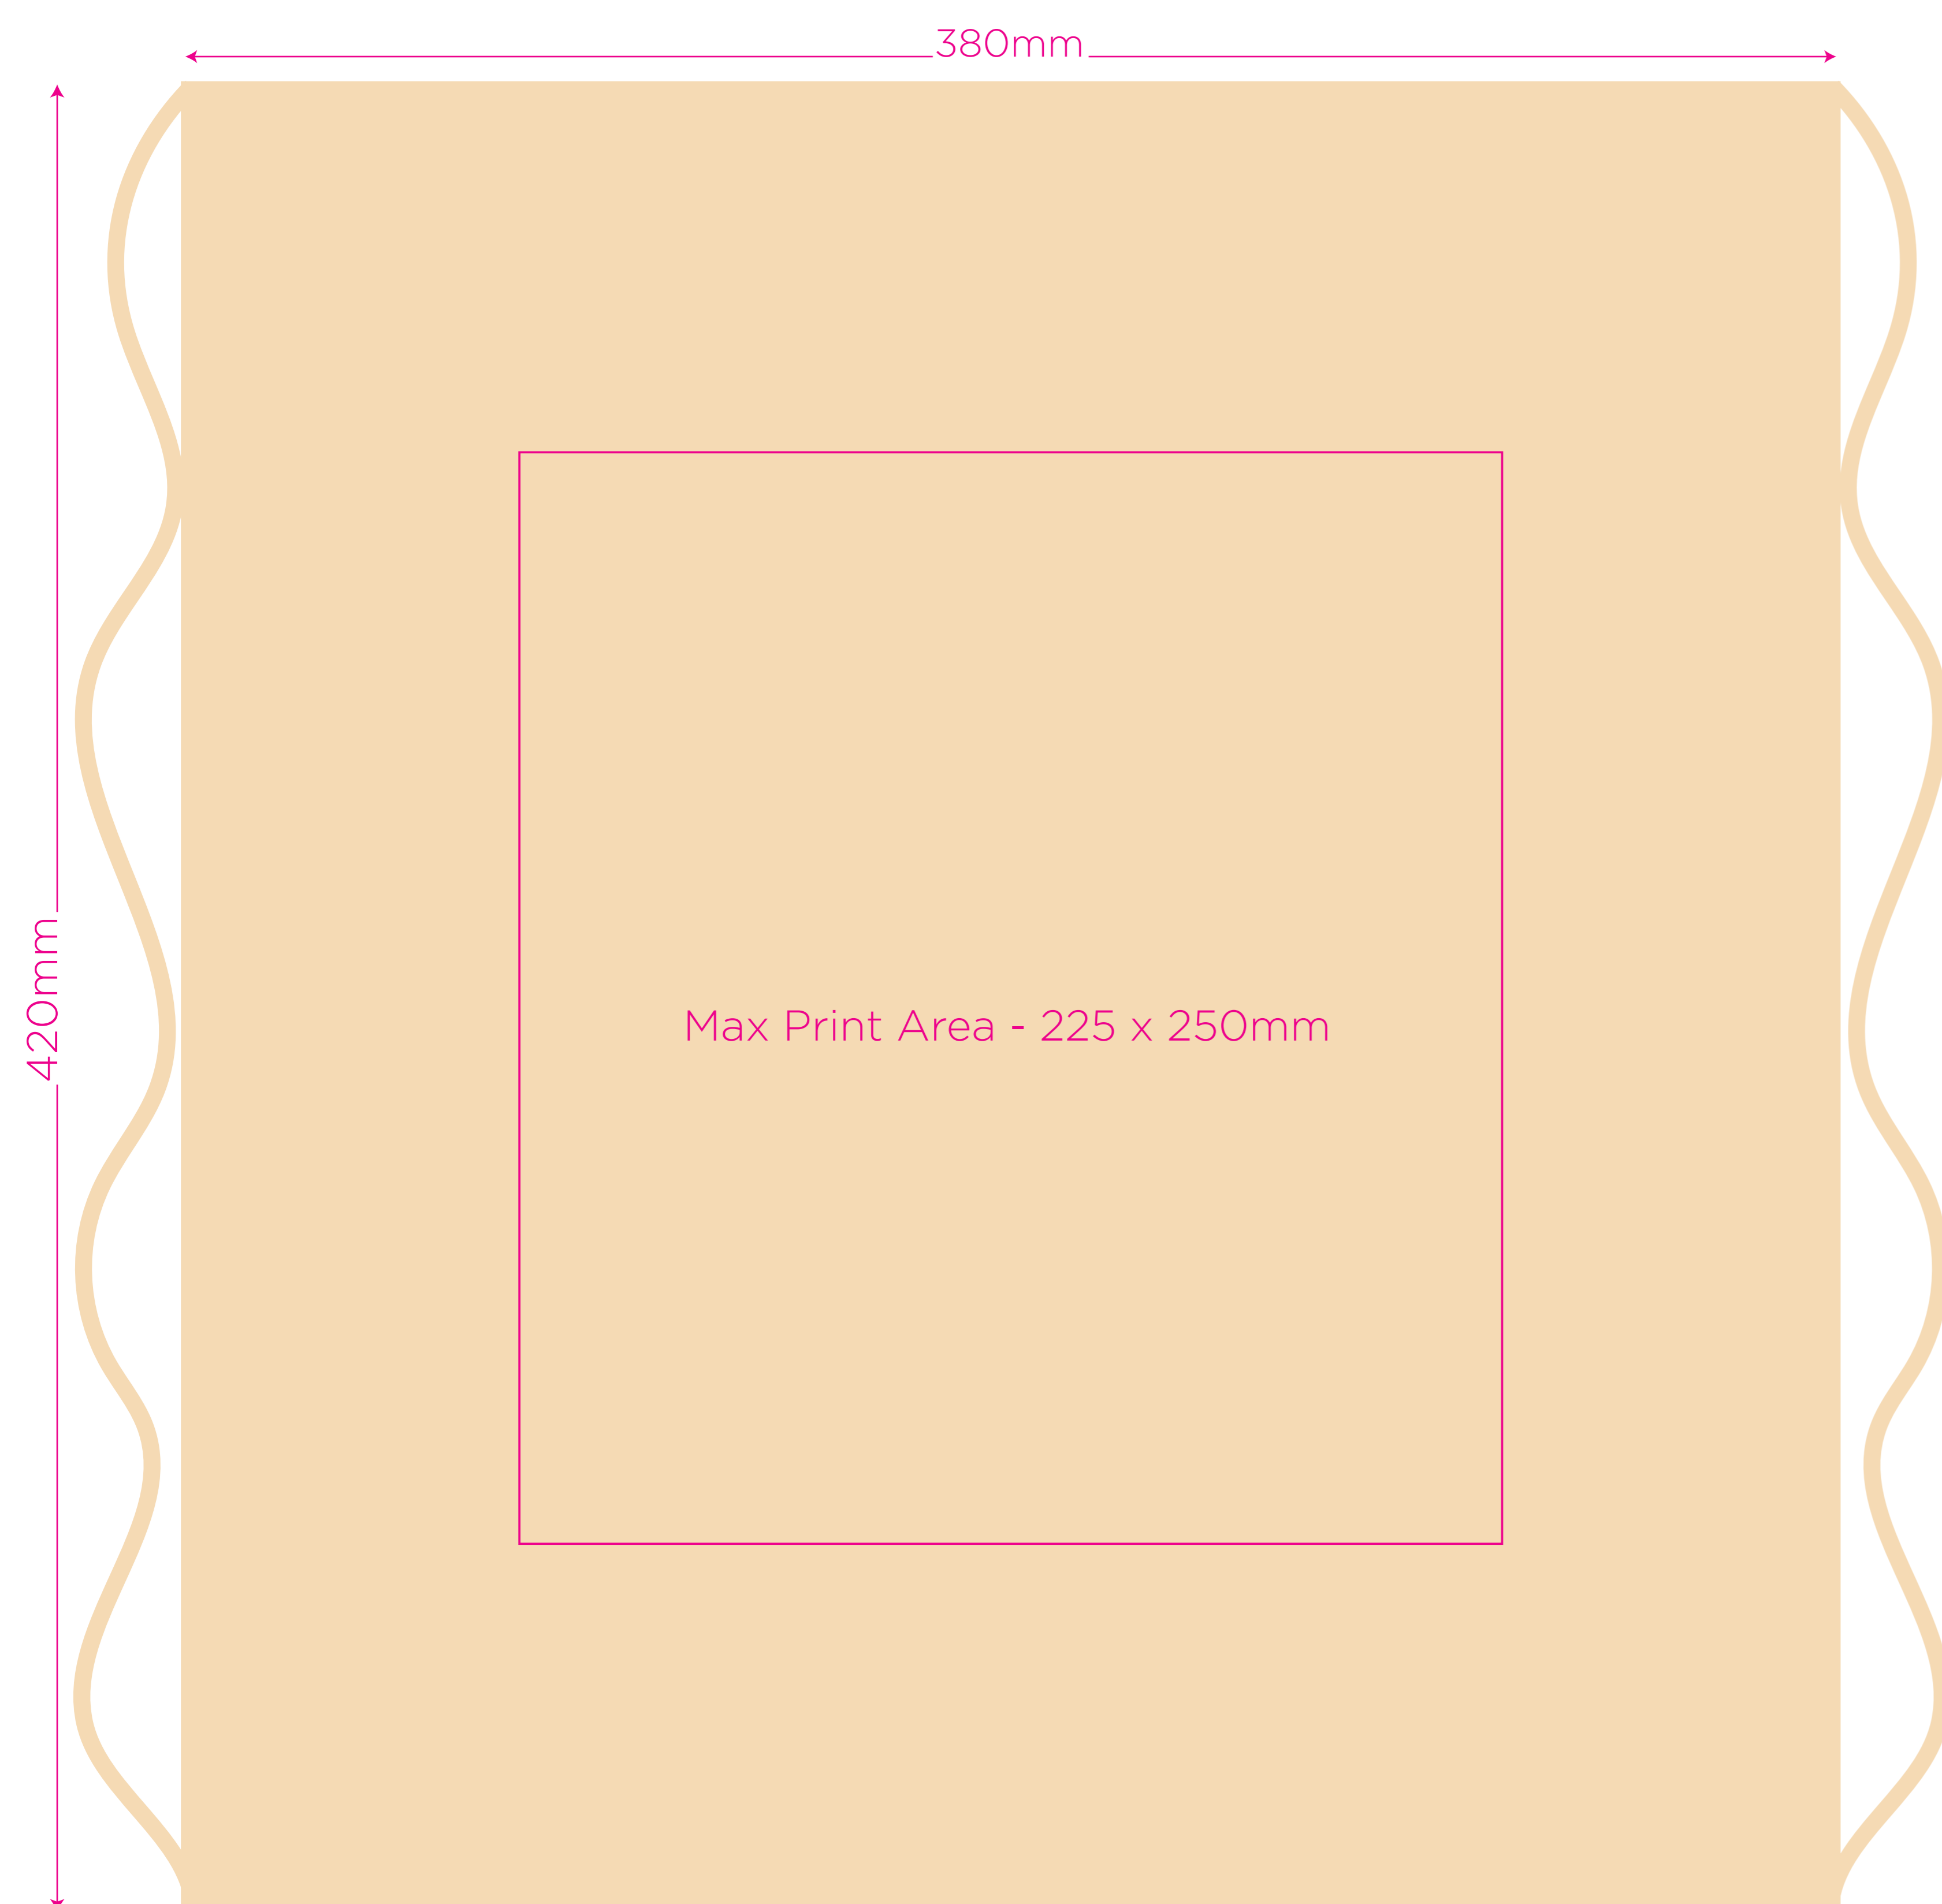

# 6oz Drawstring Cotton Bag - Print Area Guide (Over Printed) - 225 x 250mm

Front

Back

## How to supply your artwork.

We only accept PDF, AI or EPS files.

All images must be embedded,  
We recommend a resolution of 300 dpi.

All text will need to be outlined,  
alternatively the font files provided.

Set your artwork within the specified print area.  
The print area may vary subject to sight of artwork

All colours and Pantones are printed in  
CMYK. Any white within your design will not  
be printed, this will appear as the bag colour