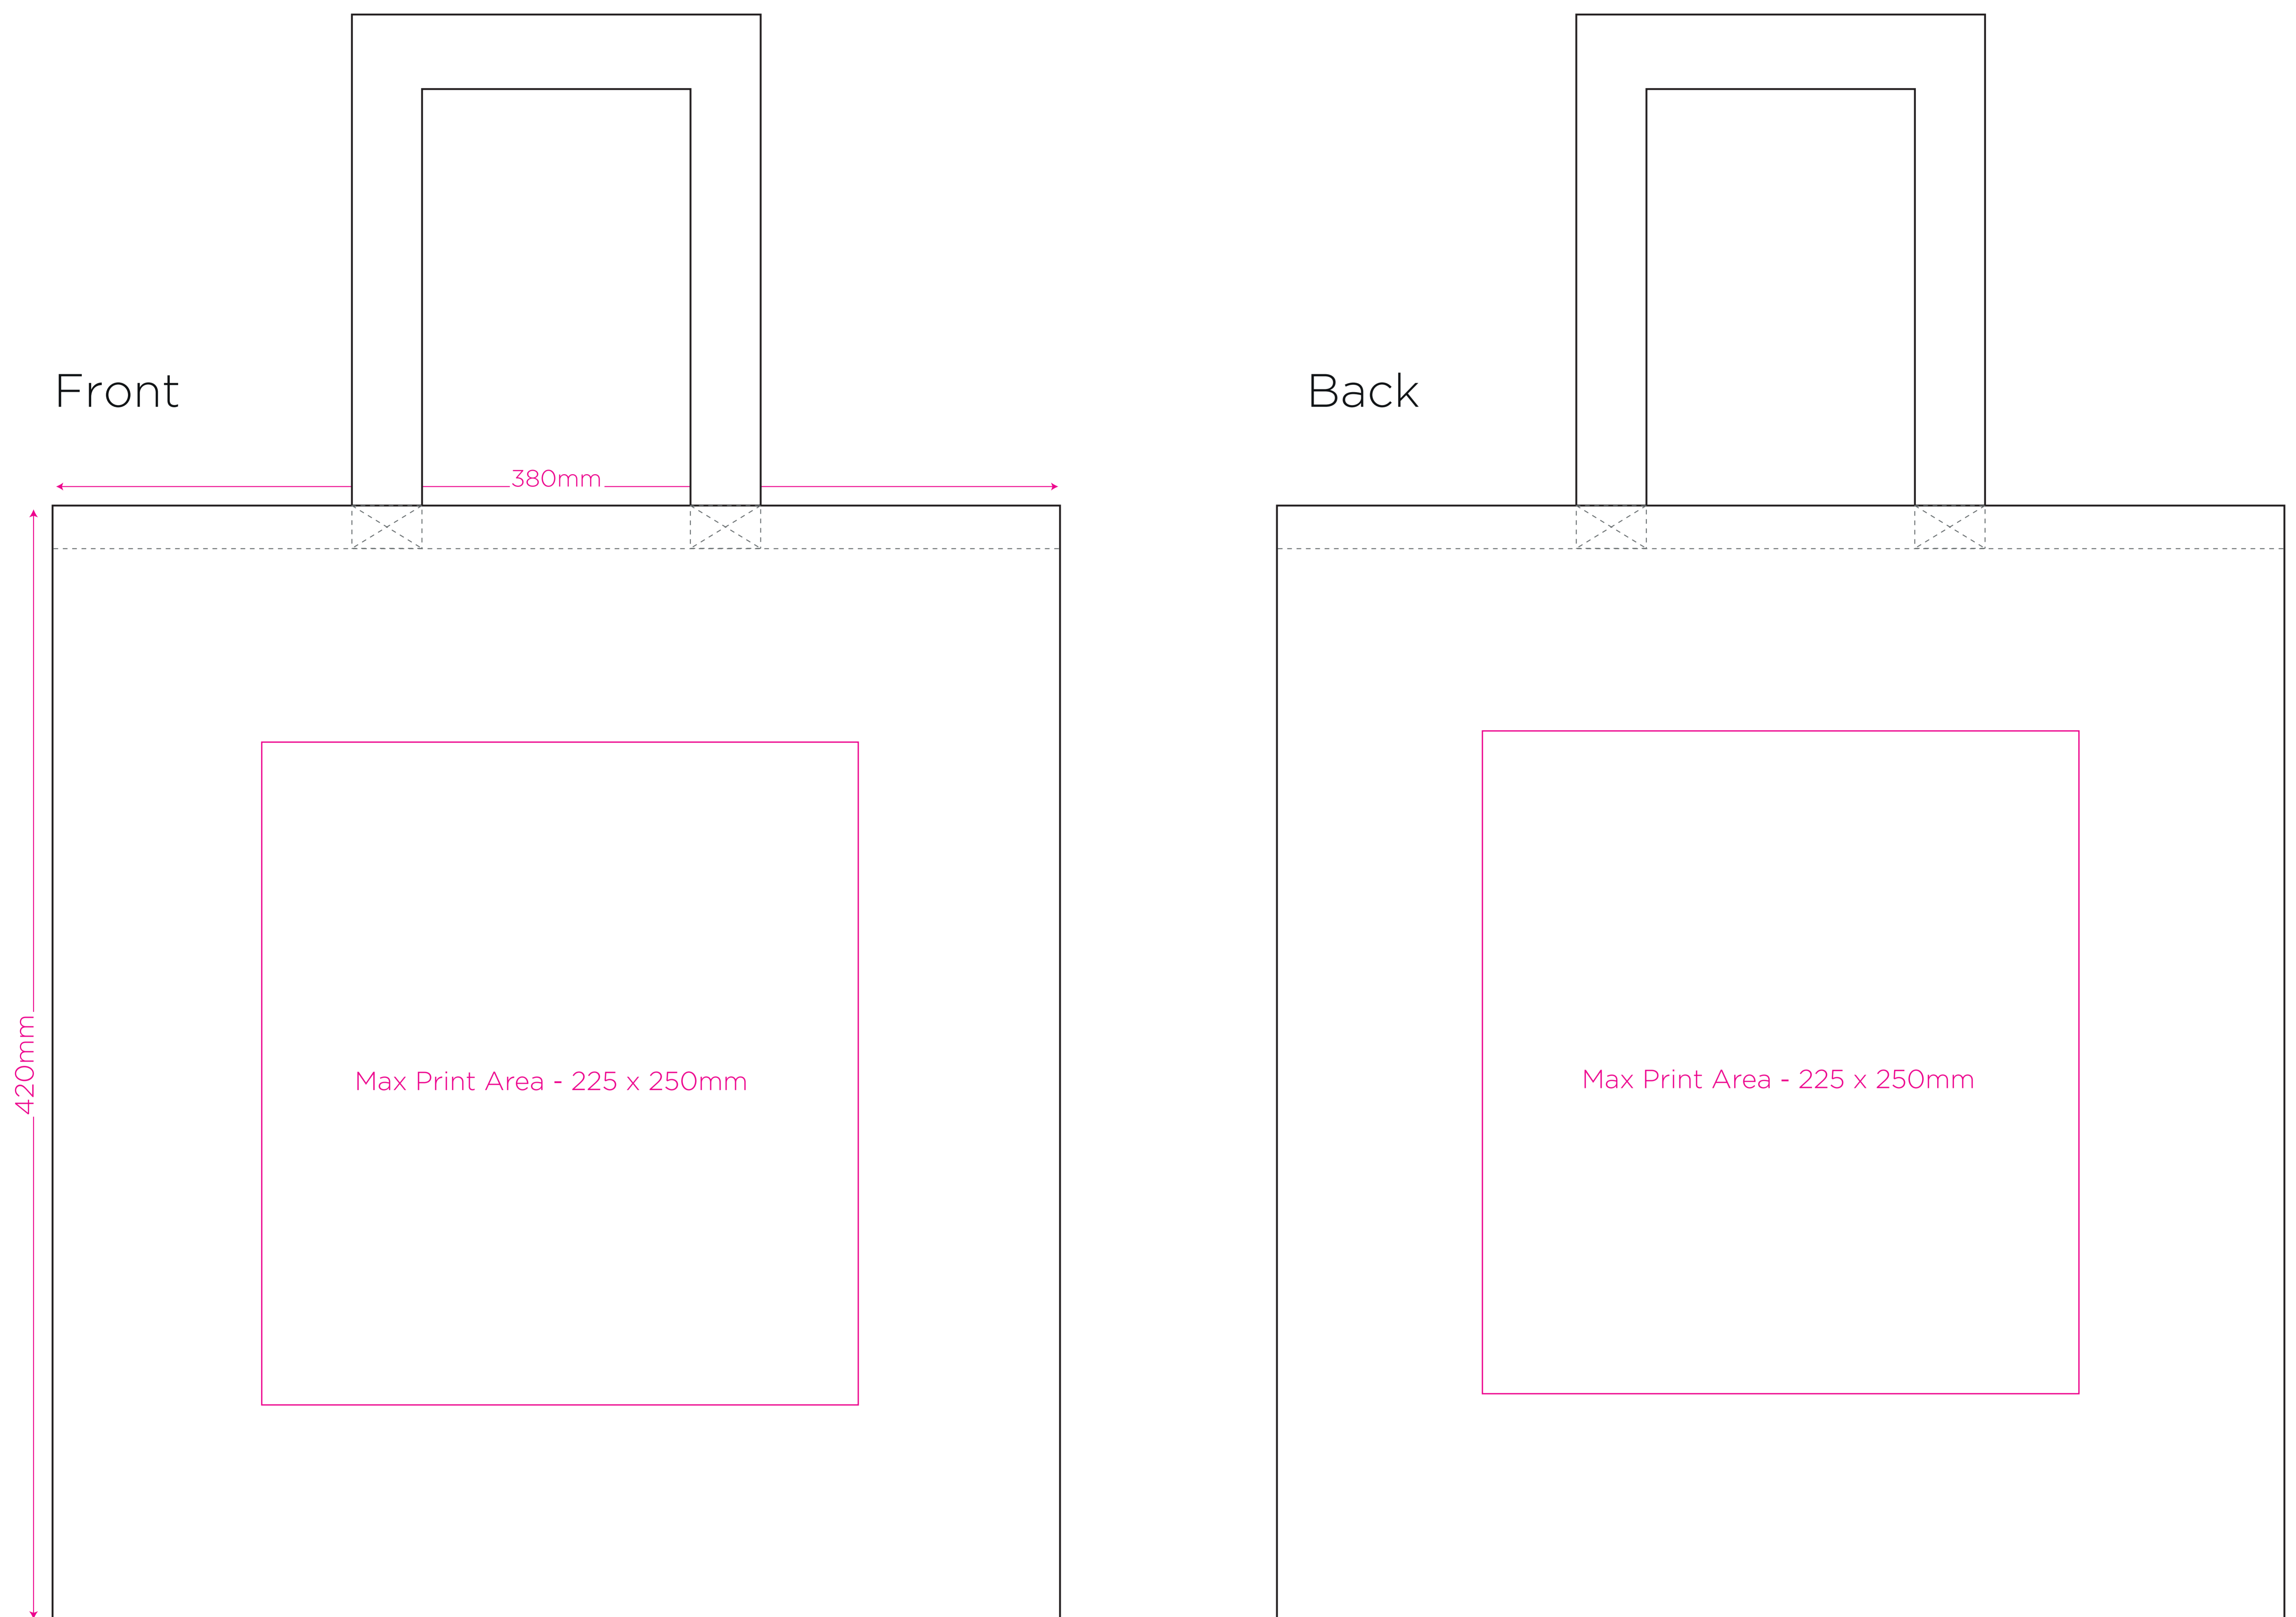

6oz White Cotton Bag - Print Area Guide (Over Printed) - 225 x 250mm

How to supply your artwork.

We only accept PDF, AI or EPS files.

All images must be embedded.
We recommend a resolution of 300 dpi.

All text will need to be outlined,
alternatively the font files provided.

Set your artwork within the specified print area.
The print area may vary subject to sight of artwork

All colours and Pantones are printed in
CMYK. Any white within your design will not
be printed, this will appear as the bag colour