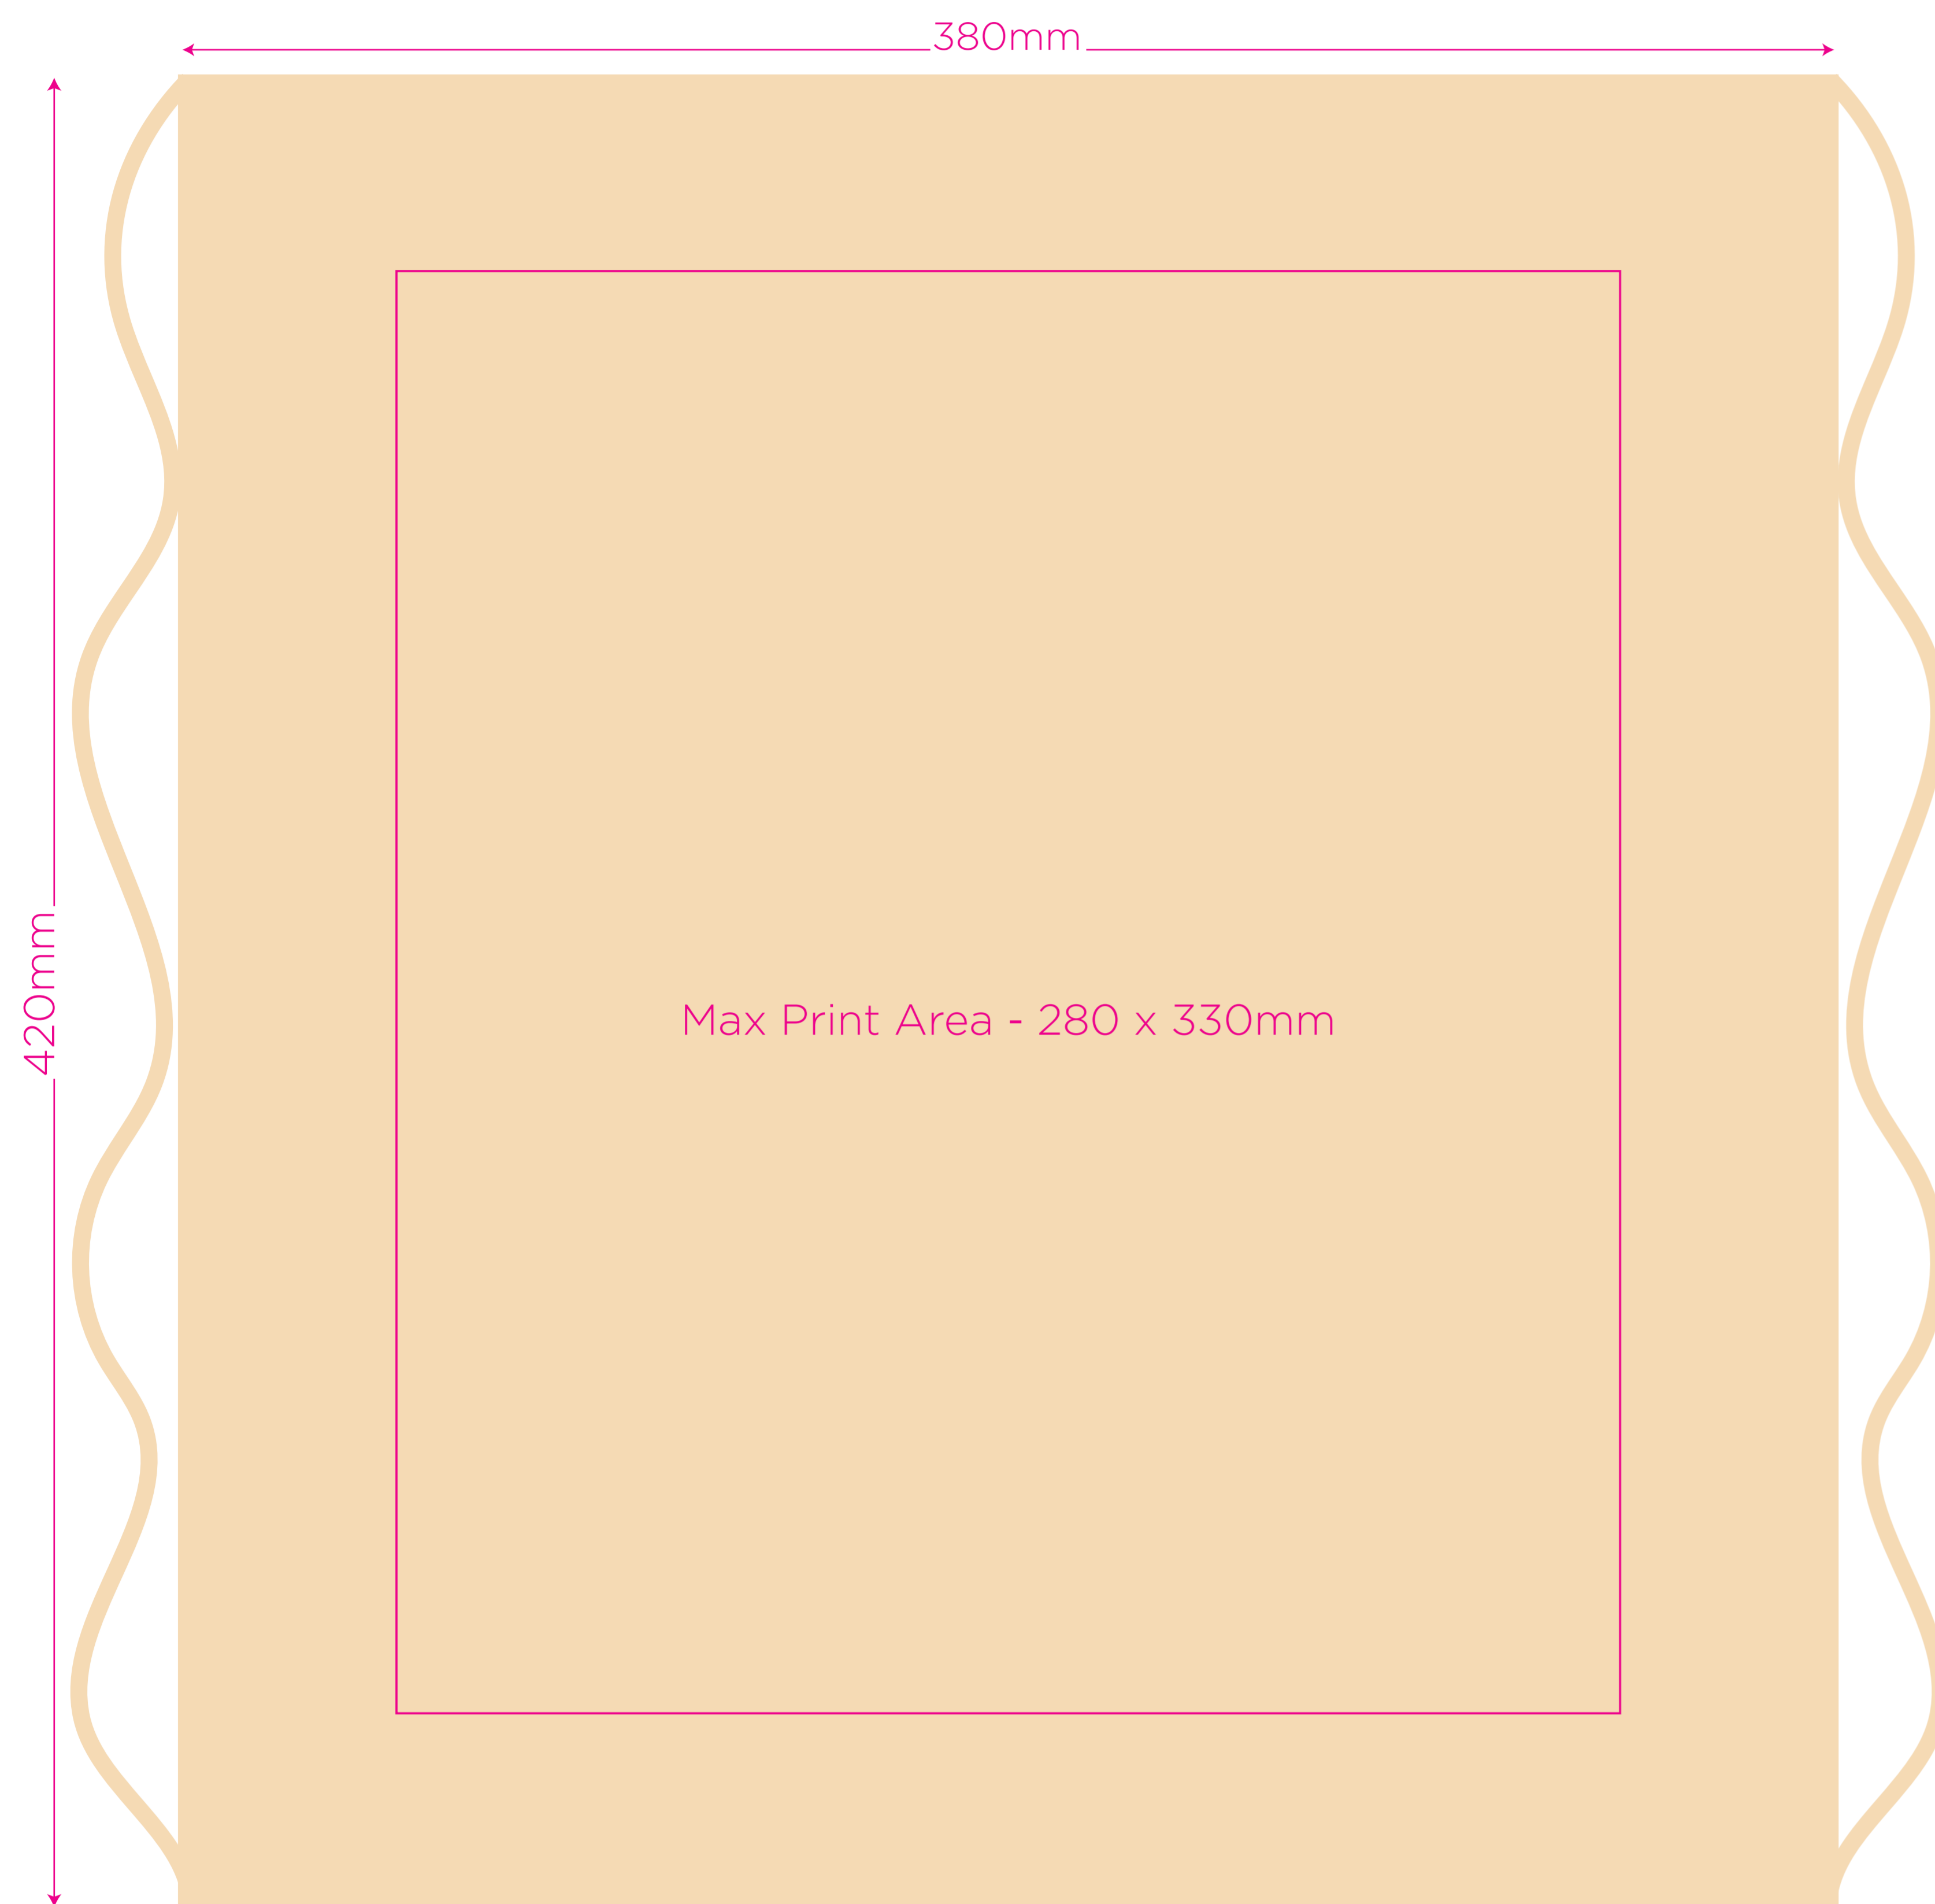

6oz Drawstring Cotton Bag - Print Area Guide (Over Printed) - 280 x 330mm

Front

Back

How to supply your artwork.

We only accept PDF, AI or EPS files.

All text will need to be outlined, alternatively the font files provided.

All Pantones are printed from the Coated Pantone book and matched as close as possible.

All images must be embedded. We recommend a resolution of 300 dpi.

Set your artwork within the specified print area. The print area may vary subject to sight of artwork