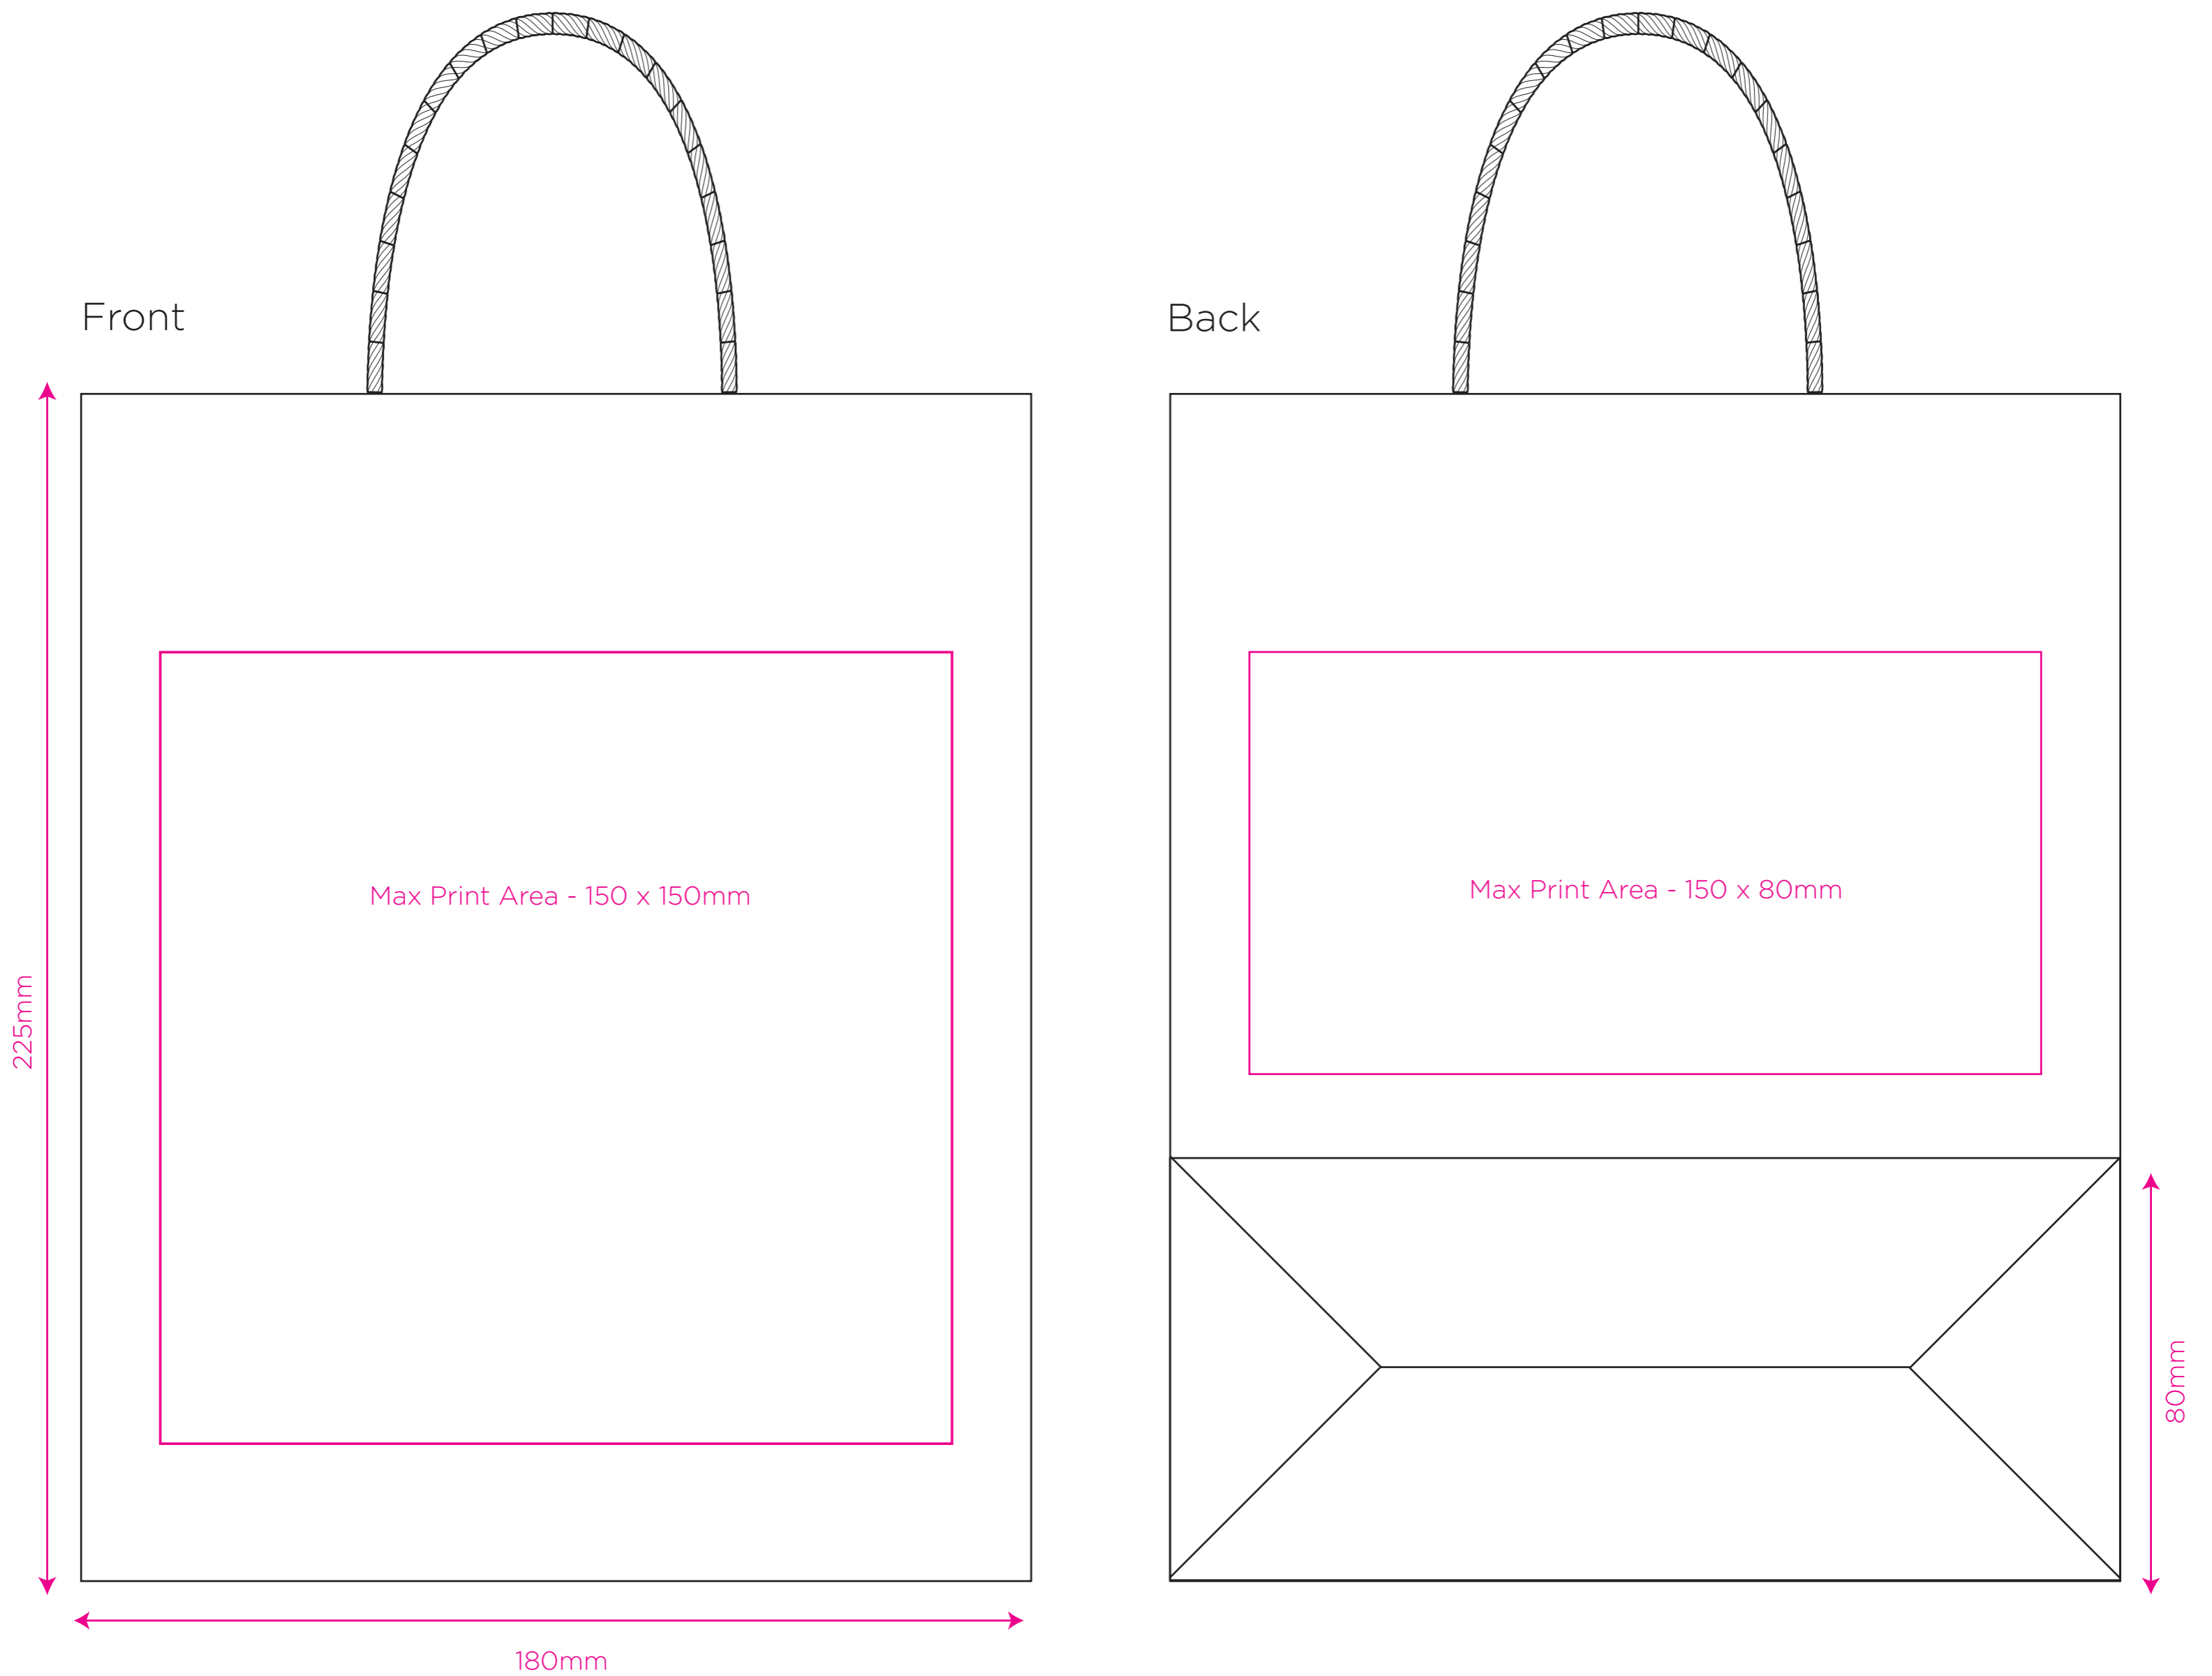

# Twisted Handle Paper Bag - Print Area Guide (Over Printed) - 180 x 80 x 225mm

## How to supply your artwork.

We only accept PDF, AI or EPS files.

All images must be embedded.  
We recommend a resolution of 300 dpi.

All text will need to be outlined,  
alternatively the font files provided.

Set your artwork within the specified print area.  
The print area may vary subject to sight of artwork

All Pantones are printed CMYK and  
matched as closely as possible.

We do not recommend printing large,  
solid areas, mottling can occur due to the  
digital print process.