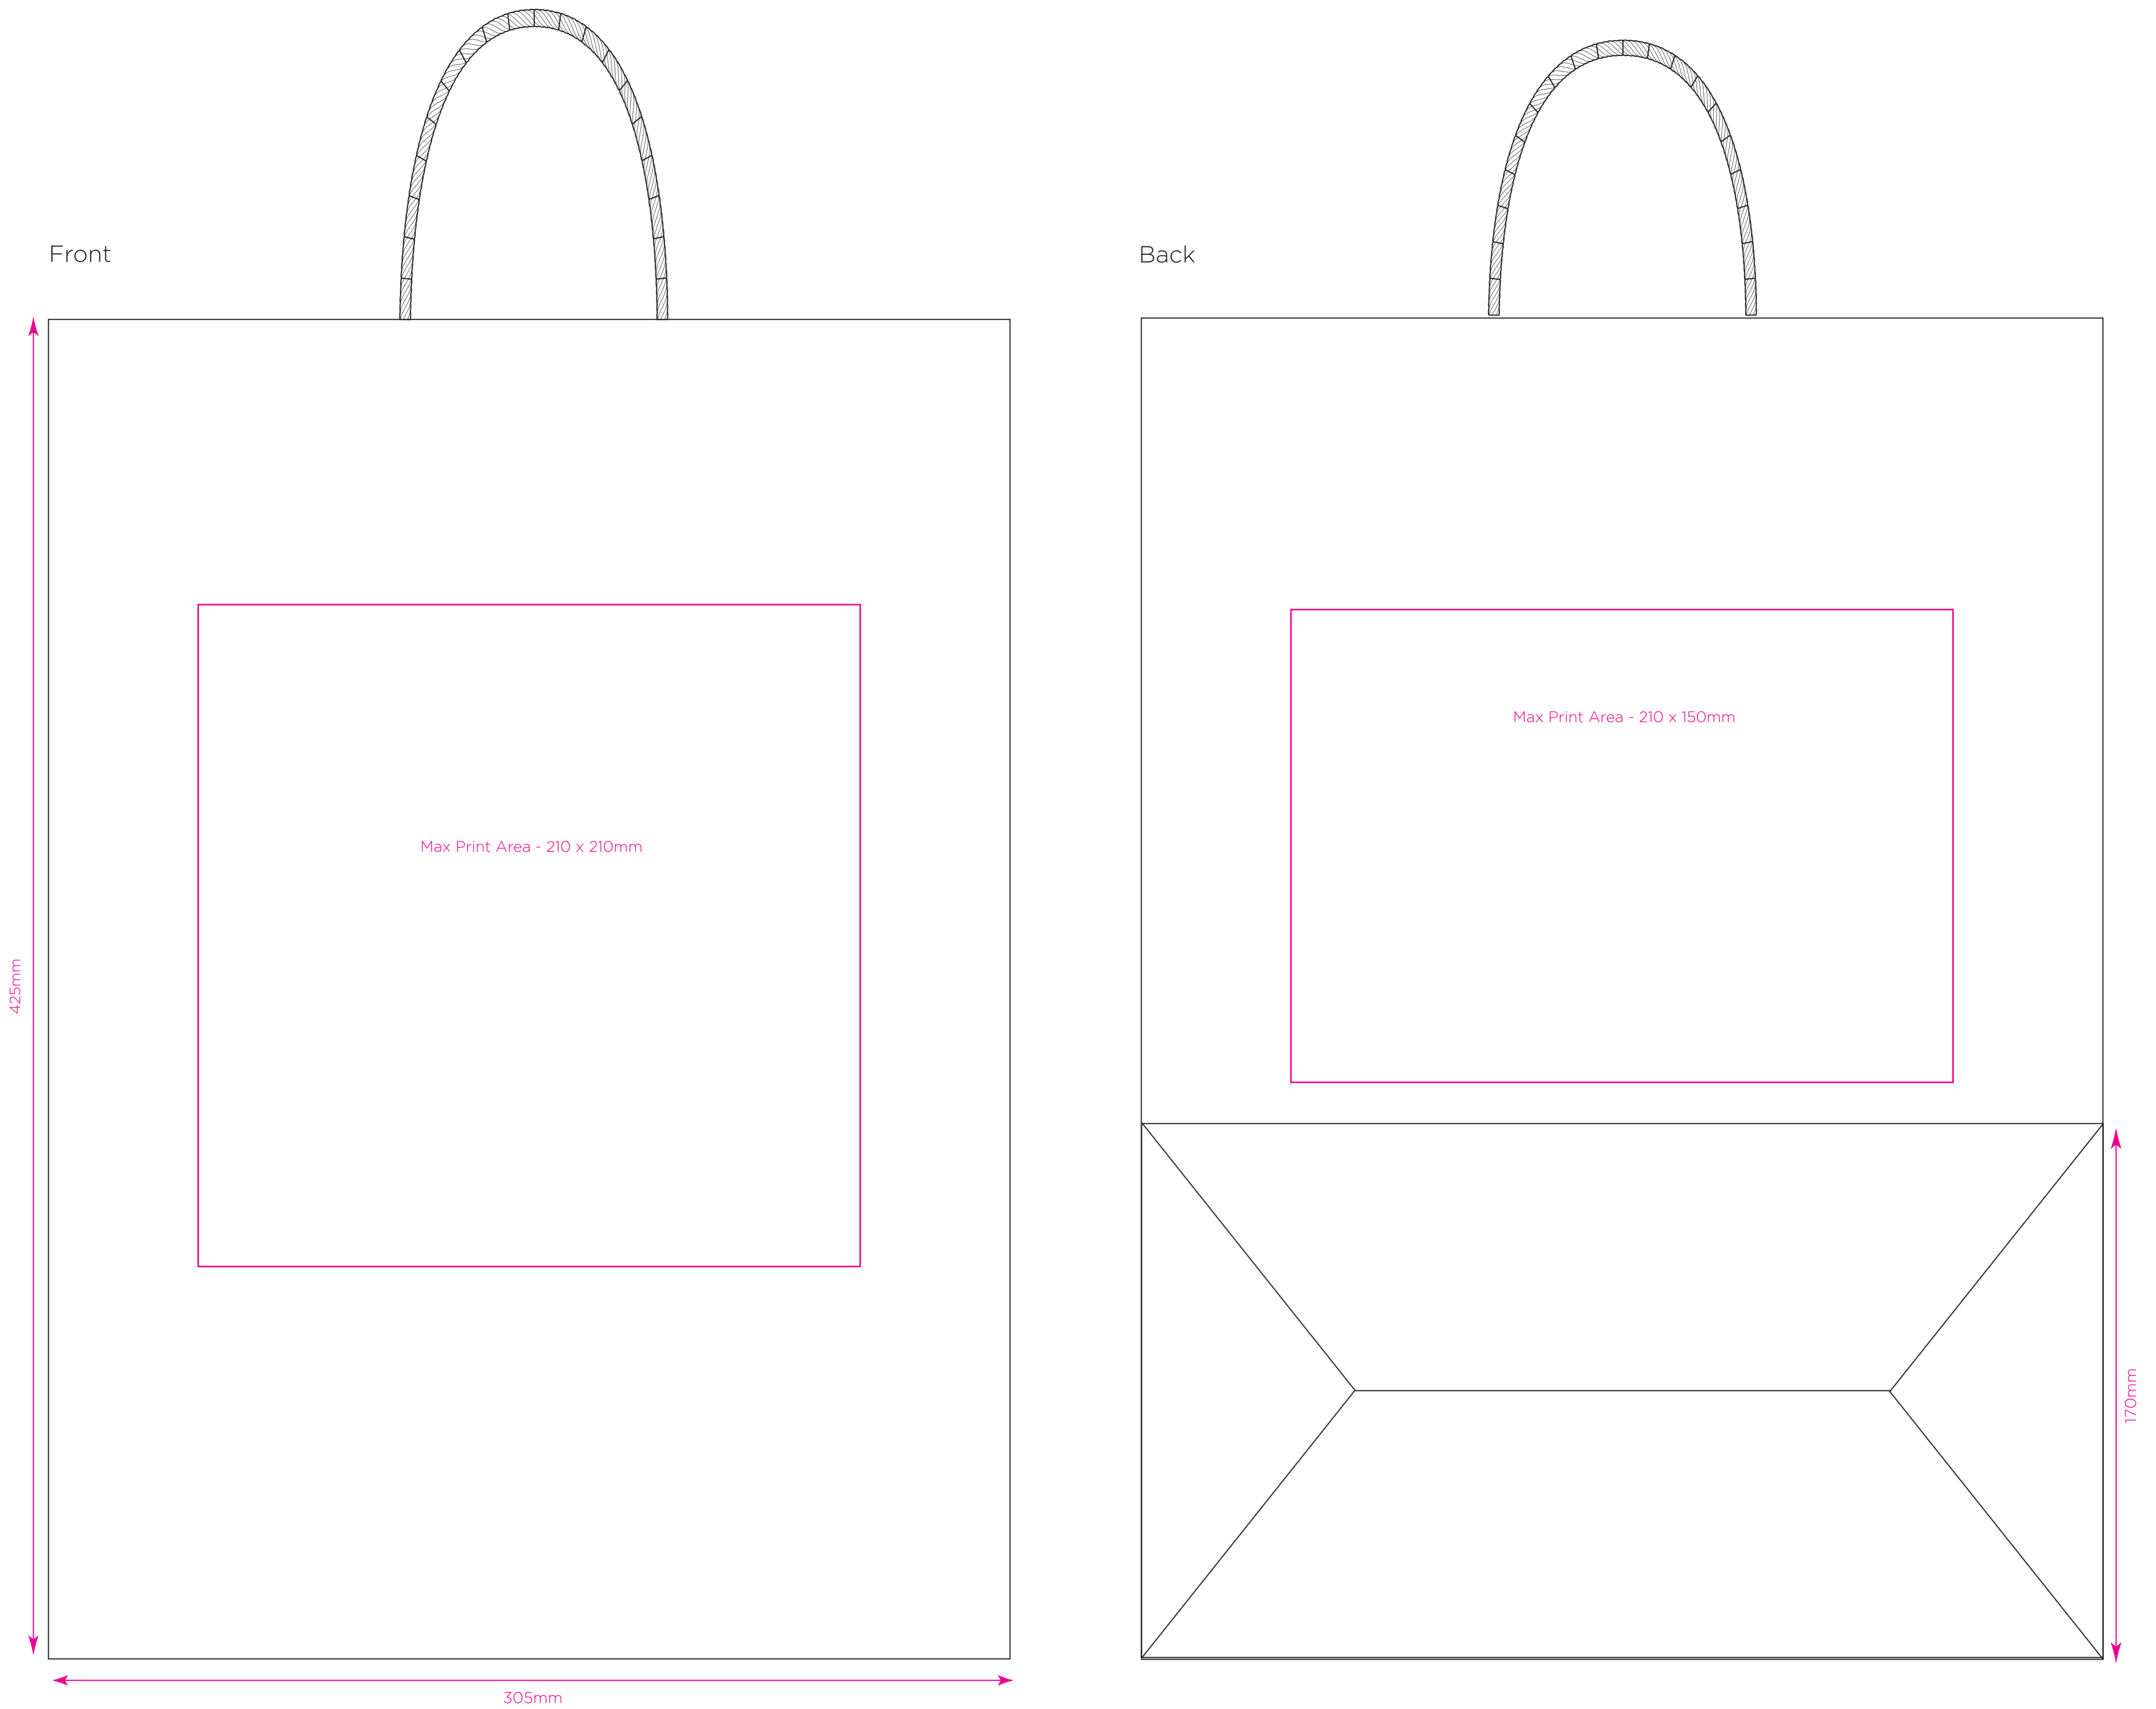

# Twisted Handle Paper Bag - Print Area Guide (Over Printed) - 305 x 170 x 425mm

All images must be embedded. We recommend a resolution of 300 dpi.

Set your artwork within the specified print area. The print area may vary subject to sight of artwork

We do not recommend printing large, solid areas, mottling can occur due to the digital print process.