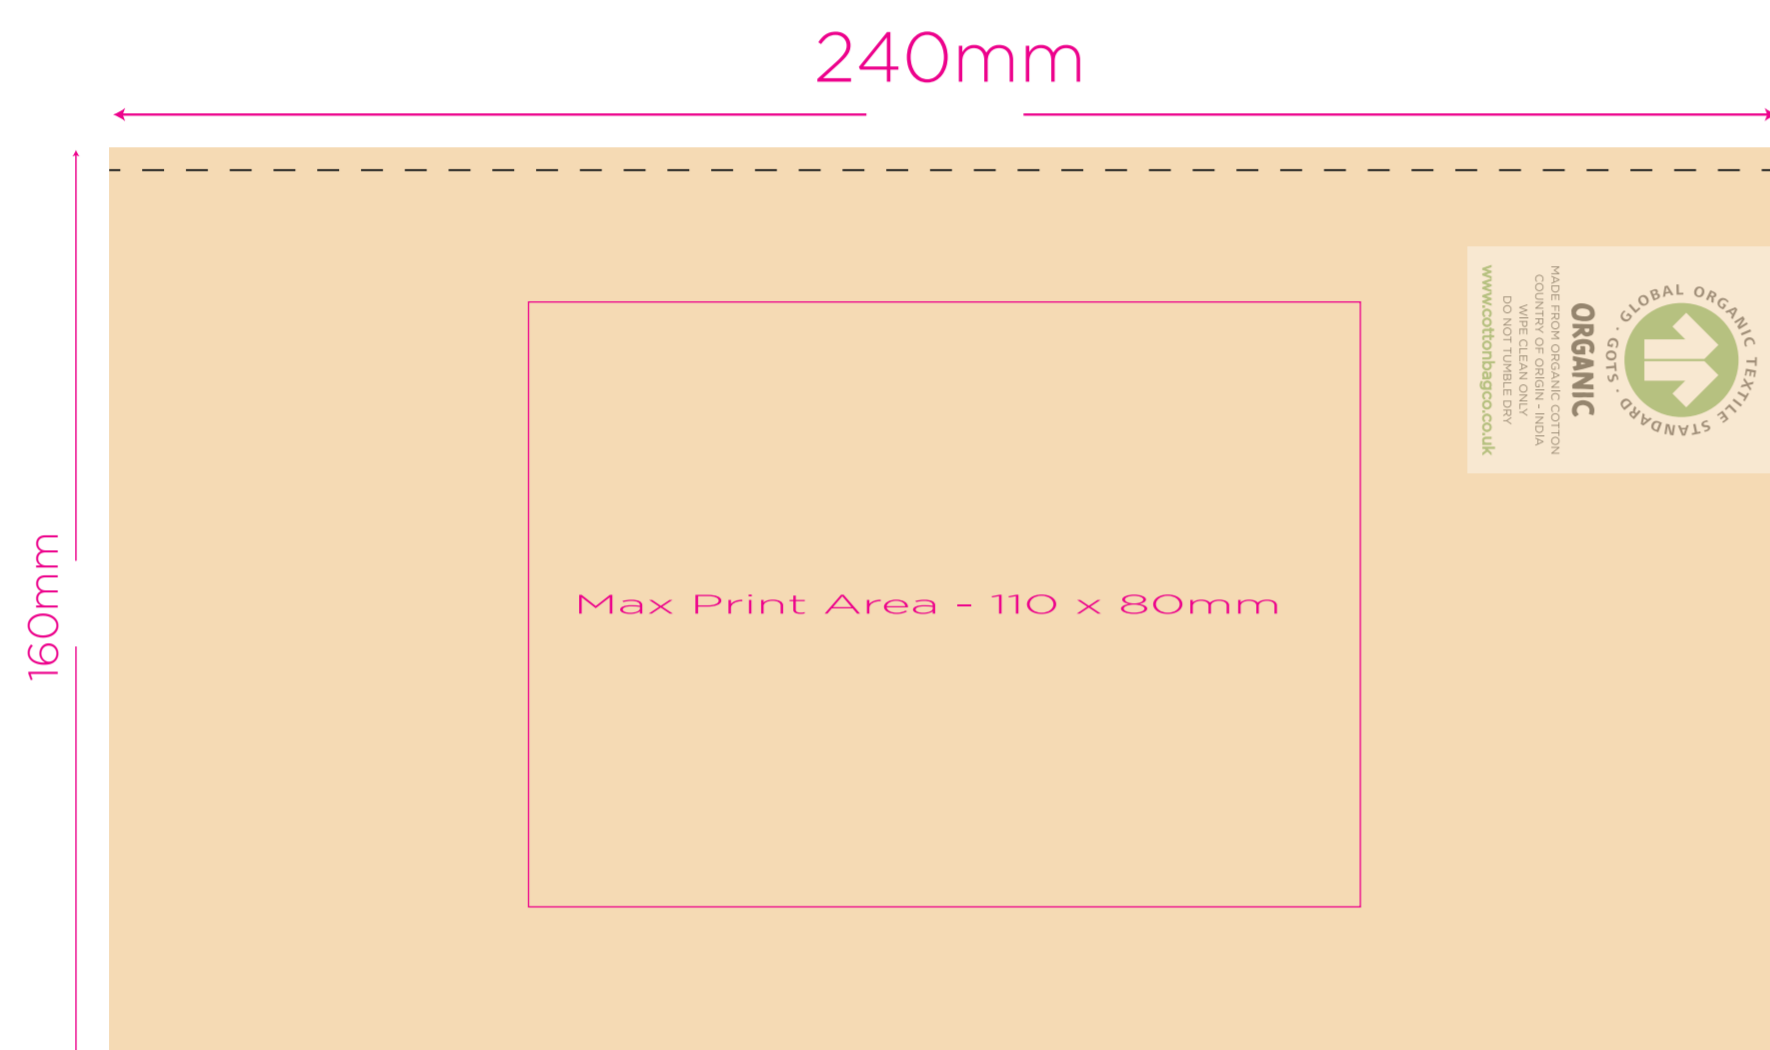

## 10z ORGANIC Cotton Pouch - Print Area Guide (Over Printed) - 220 x 120mm

Front

Back

Swing Tag

Set your artwork within the specified print area. The print area may vary subject to sight of artwork

All Pantones are printed from the Coated Pantone book and matched as close as possible.

Price quoted are based on average ink coverage, approximately 50% of the print area stated. Large solid areas will occur additional cost, prices exclude fluorescent and metallic inks.